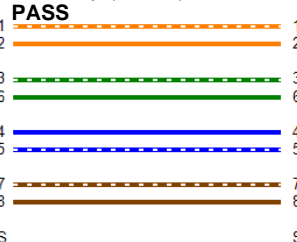

Test Limit: ISO Patch Cord Cat6A 1.0m

Calibration Date:

Remote S/N: 1707027

Cable Type: Cat 6A U/UTP

Main (Module): 09/07/2018

Main Adapter: DSX-PC6A

NVP: 68.2%

Remote (Module): 09/07/2018

Remote Adapter: DSX-PC6A

Length (m)	[Pair 12]	1.2
Prop. Delay (ns)	[Pair 45]	6
Delay Skew (ns)	[Pair 12]	0
Resistance (ohms)	[Pair 36]	0.30

Wire Map (T568B)

Worst Case Margin Worst Case Value

PASS	MAIN	SR	MAIN	SR
Worst Pair	36-45	36-45	36-45	36-45
<b>NEXT (dB)</b>	2.4	2.7	2.5	3.0
Freq. (MHz)	441.0	247.0	442.0	444.0
Limit (dB)	32.5	39.3	32.4	32.4